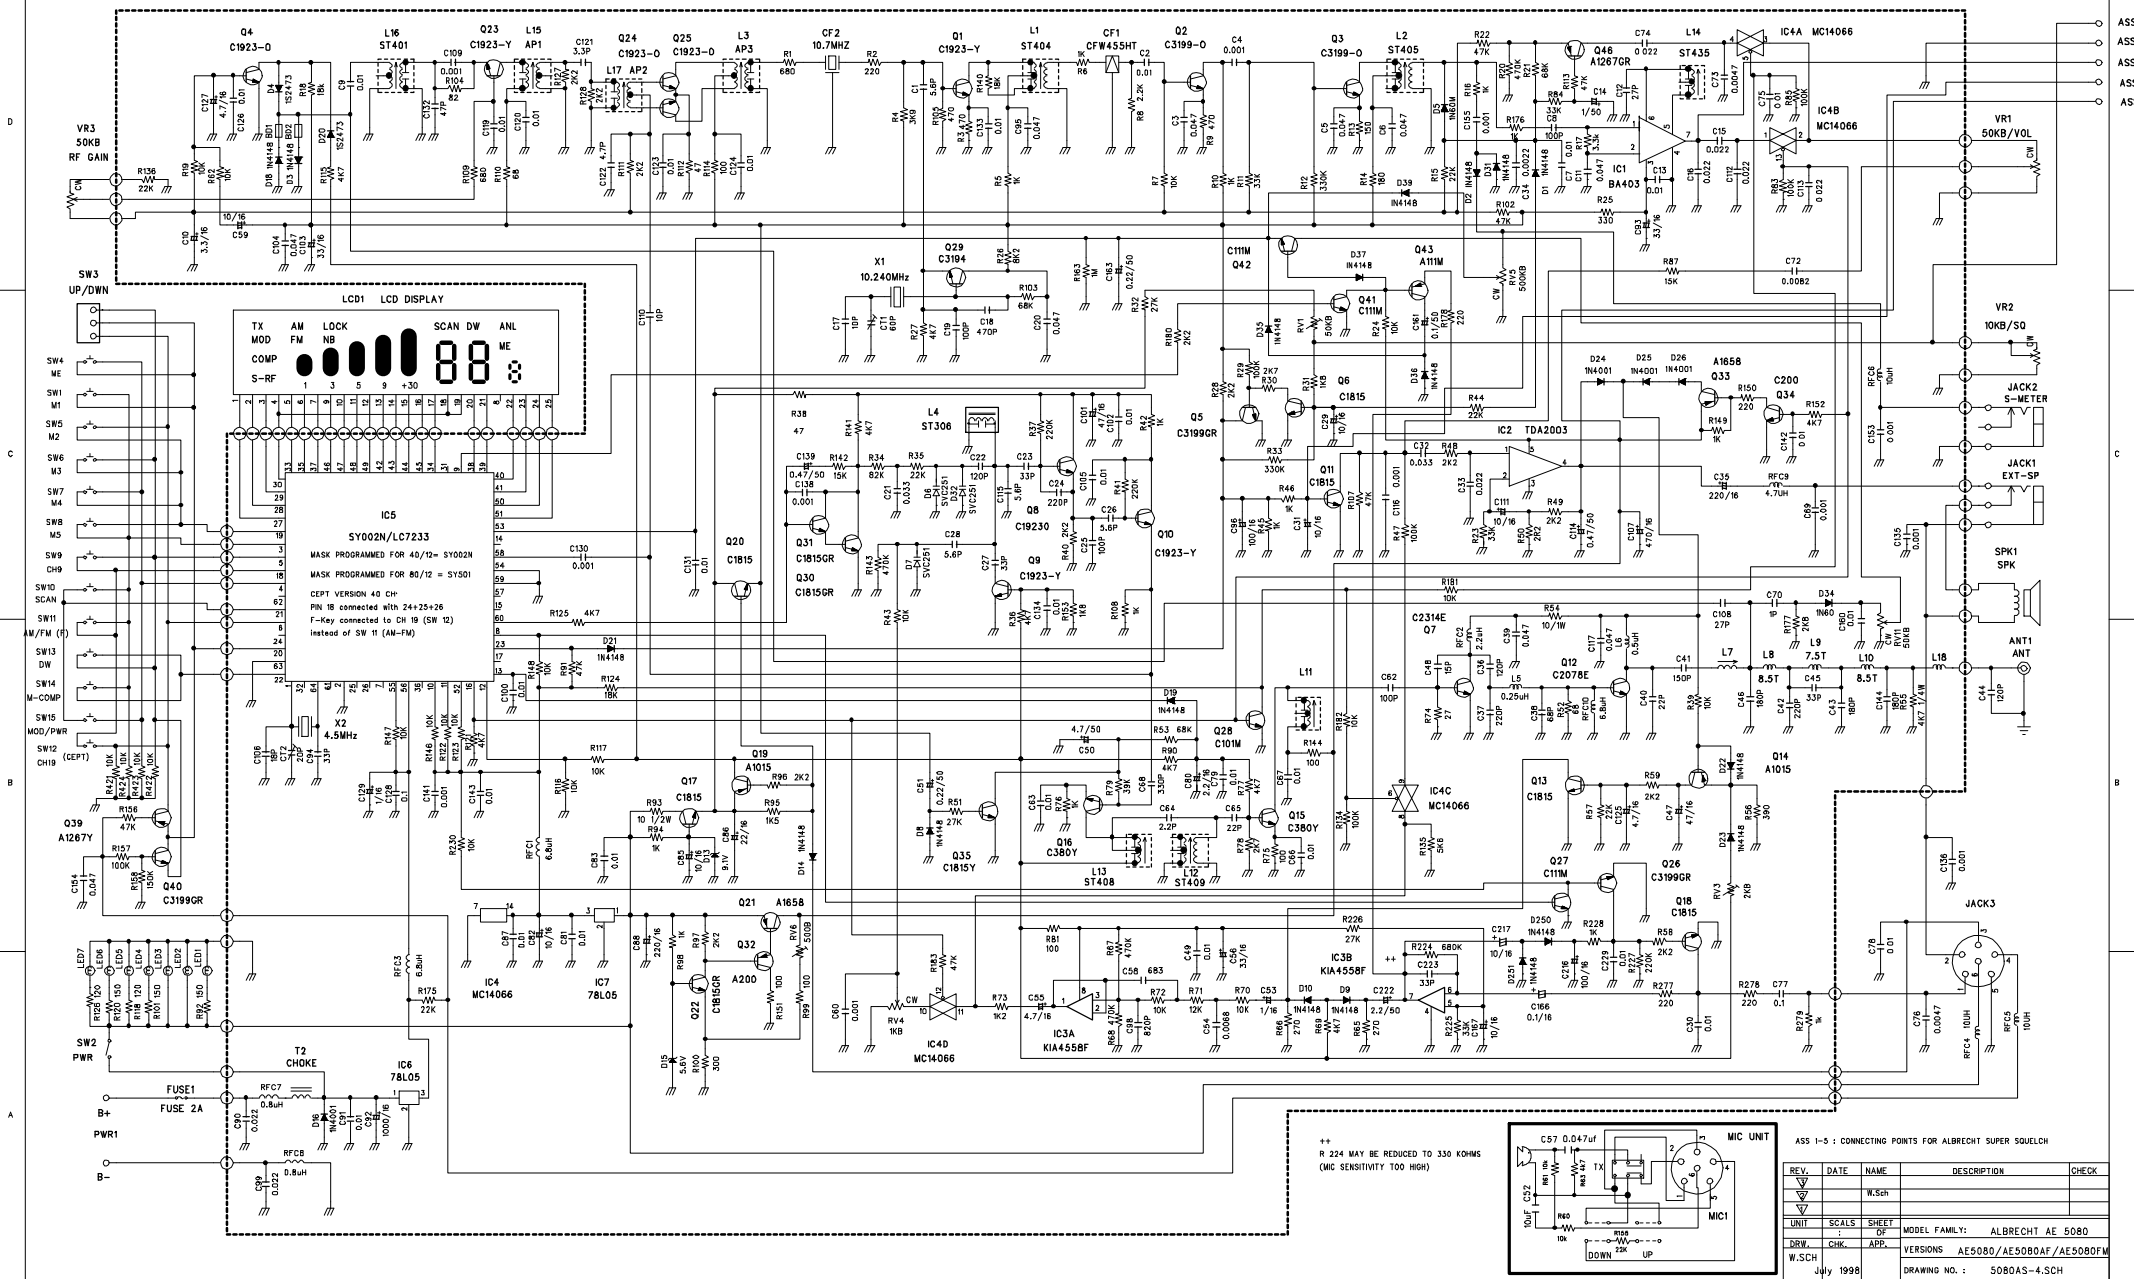

ALBRECHT AE 5080 / AE 5080 AF / AE 5080 FM ALL VERSIONS

** R 224 MAY BE REDUCED TO 330 KΩMS (MIC SENSITIVITY TOO HIGH)

MIC UNIT

REV.	DATE	NAME	DESCRIPTION	CHECK

ASS 1-5 : CONNECTING POINTS FOR ALBRECHT SUPER SQUELCH

UNIT	SCALES	SHEET	MODEL FAMILY:	ALBRECHT AE 5080

W.S.CH July 1998 DRAWING NO.: 5080AS-4.SCH